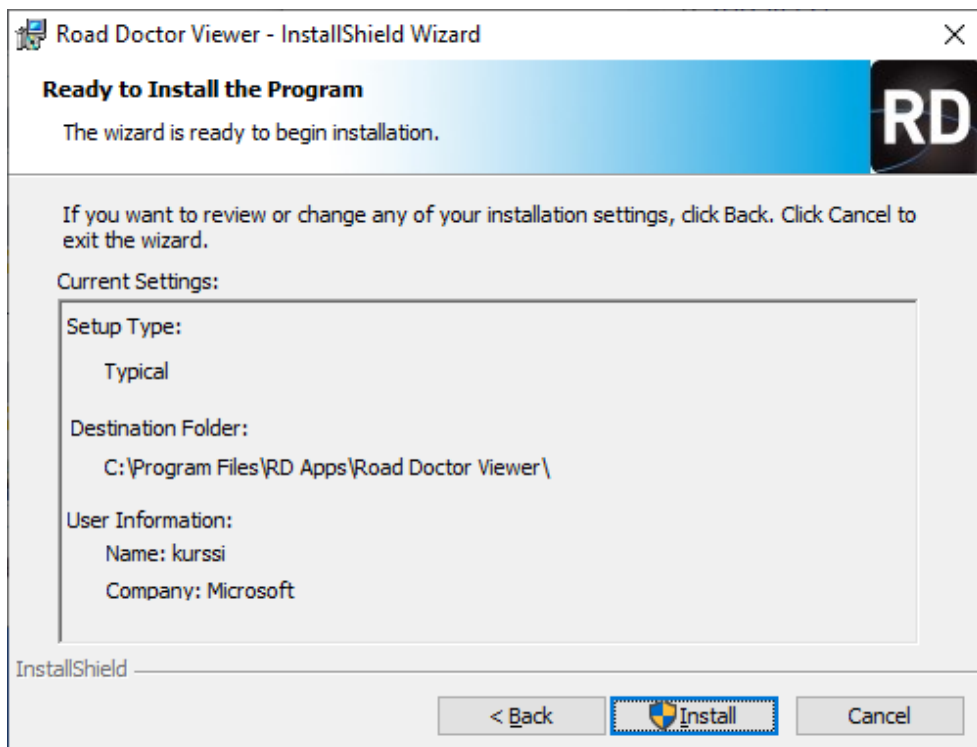

ROADSCANNERS OY

Varastotie 2, FI-96100 Rovaniemi (Head Office)
Åkerlundinkatu 3 B, FI-33100 Tampere
Myrtilitie, FI-01300 Vantaa
FINLAND
VAT reg. nr FI25159931

ROADSCANNERS SWEDEN AB

c/o Sjöars Redovisning,
Nybrogatan 12
S-79171 Falun, SWEDEN
Org.nr. 556594-8972

ROADSCANNERS NORWAY AS

Kongens Gt. 51
8514, Narvik, NORWAY
Organisasjonsnr. 912 339 637

ROADSCANNERS CENTRAL EUROPE s.r.o

Červeňanského 2824/15
155 00 Prague 5, CZECH REPUBLIC
DIČO: CZ24251496

ROADSCANNERS USA Inc.

200 Continental Drive, Suite 401,
Newark, DE 19713, USA
TIN: 42-1777740