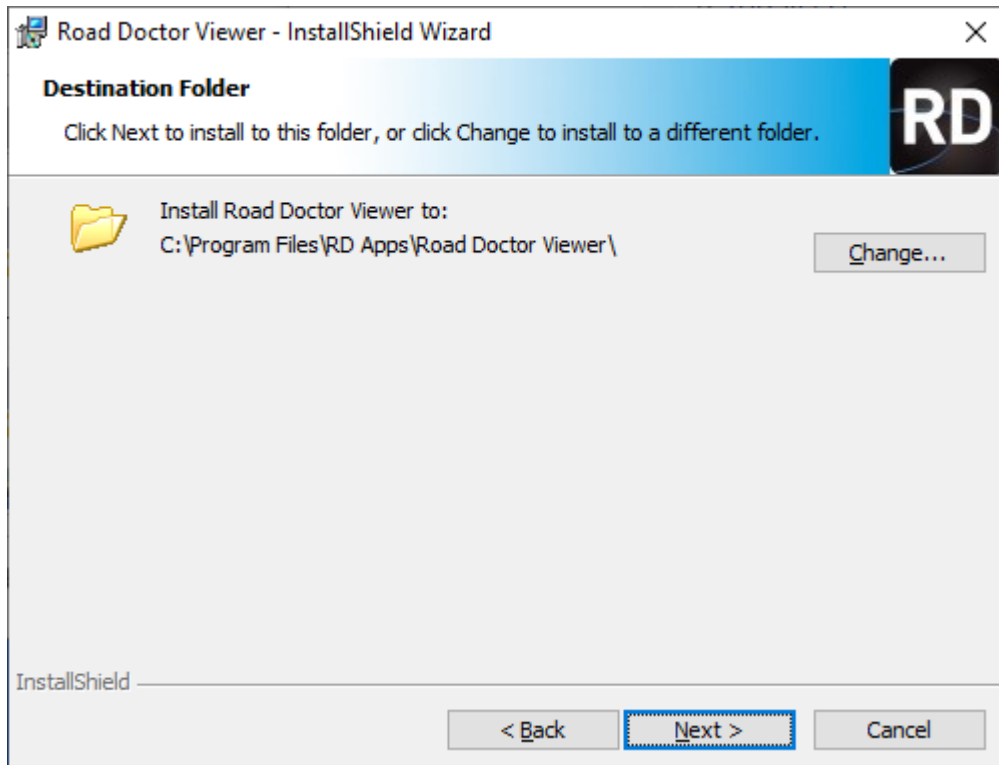

## 2. Wait until windows extracts installation files to your computer

3. Click Next

4. Read license terms. To install Road Doctor® Viewer, you need to accept terms. Click Next

5. Change Destination Folder if needed. Click Next