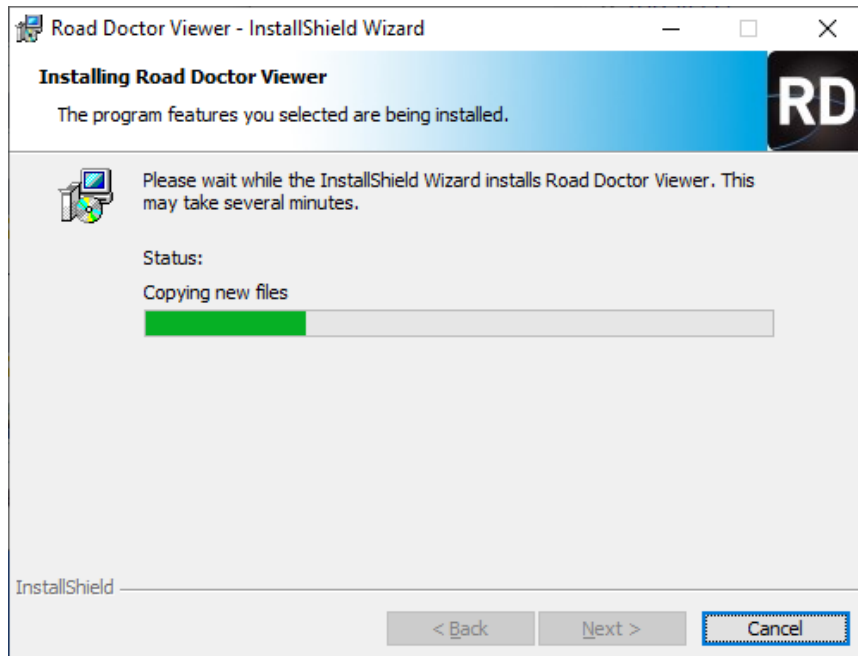

7. Wait until installation completed. The installation takes time because installation package runs an optimization routine for Road Doctor. You can monitor the process from the windows task manager (mscorsvw.exe - .NET runtime optimization service)