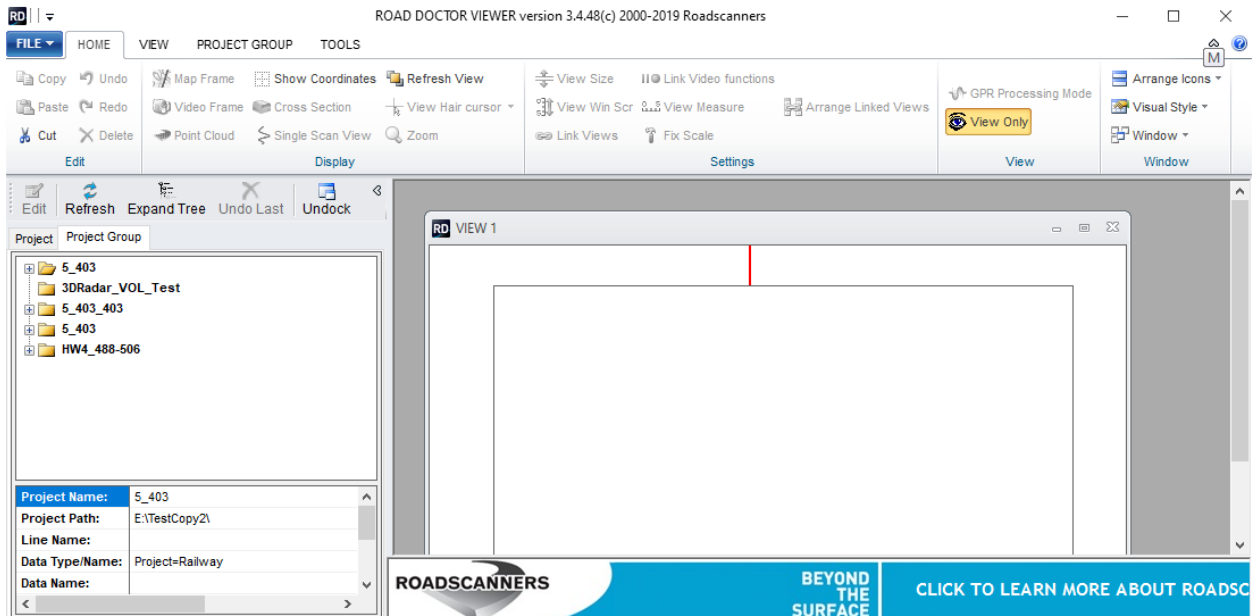

1. In other cases, start program from the Windows Start menu, or start by writing the name of the program in start menu, if the name is not visible in the list.

ROADSCANNERS OY

Varastotie 2, FI-96100 Rovaniemi (Head Office)
Åkerlundinkatu 3 B, FI-33100 Tampere
Myrtilitie, FI-01300 Vantaa
FINLAND
VAT reg. nr FI25159931

ROADSCANNERS SWEDEN AB

c/o Sjöars Redovisning,
Nybrogatan 12
S-79171 Falun, SWEDEN
Org.nr. 556594-8972

ROADSCANNERS NORWAY AS

Kongens Gt. 51
8514, Narvik, NORWAY
Organisasjonsnr. 912 339 637

ROADSCANNERS CENTRAL EUROPE s.r.o.

Červeňanského 2824/15
155 00 Prague 5, CZECH REPUBLIC
DIČO: CZ24251496

ROADSCANNERS USA Inc.

200 Continental Drive, Suite 401,
Newark, DE 19713, USA
TIN: 42-1777740