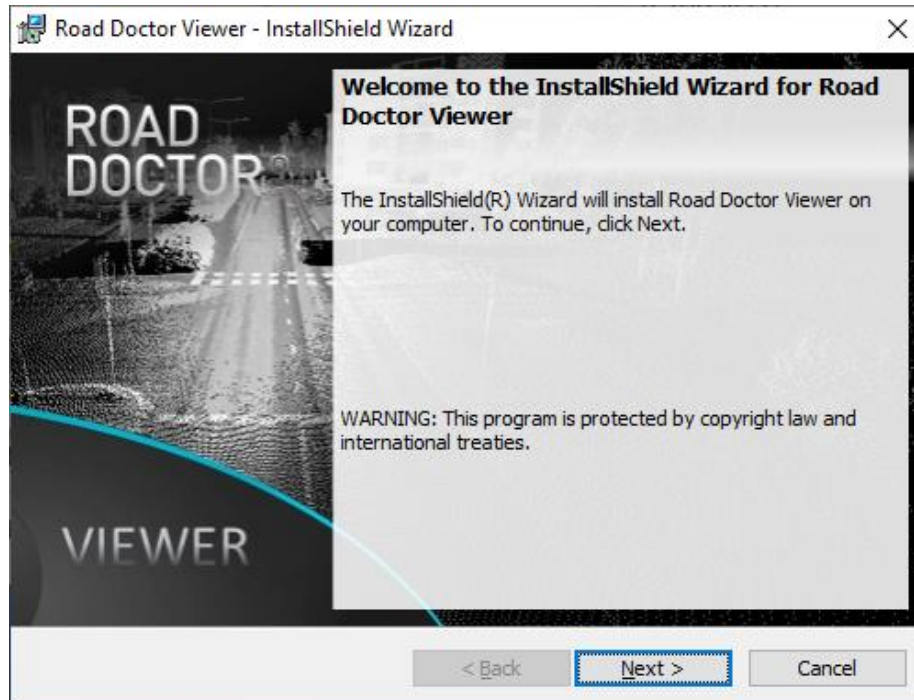

3. Click Next