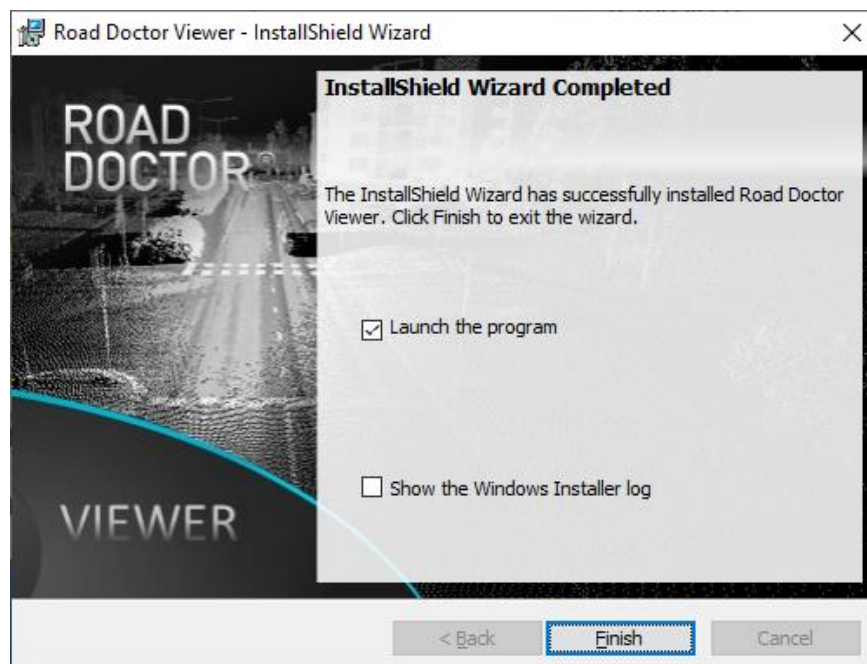

ROADSCANNERS OY

Varastotie 2, FI-96100 Rovaniemi (Head Office)
Åkerlundinkatu 3 B, FI-33100 Tampere
Myrtiltie, FI-01300 Vantaa
FINLAND
VAT reg. nr FI25159931

ROADSCANNERS SWEDEN AB

c/o Sjöars Redovisning,
Nybrogatan 12
S-79171 Falun, SWEDEN
Org.nr. 556594-8972

ROADSCANNERS NORWAY AS

Kongens Gt. 51
8514, Narvik, NORWAY
Organisasjonsnr. 912 339 637

ROADSCANNERS CENTRAL EUROPE s.r.o

Červeňanského 2824/15
155 00 Prague 5, CZECH REPUBLIC
DIČO: CZ24251496

ROADSCANNERS USA Inc.

200 Continental Drive, Suite 401,
Newark, DE 19713, USA
TIN: 42-1777740